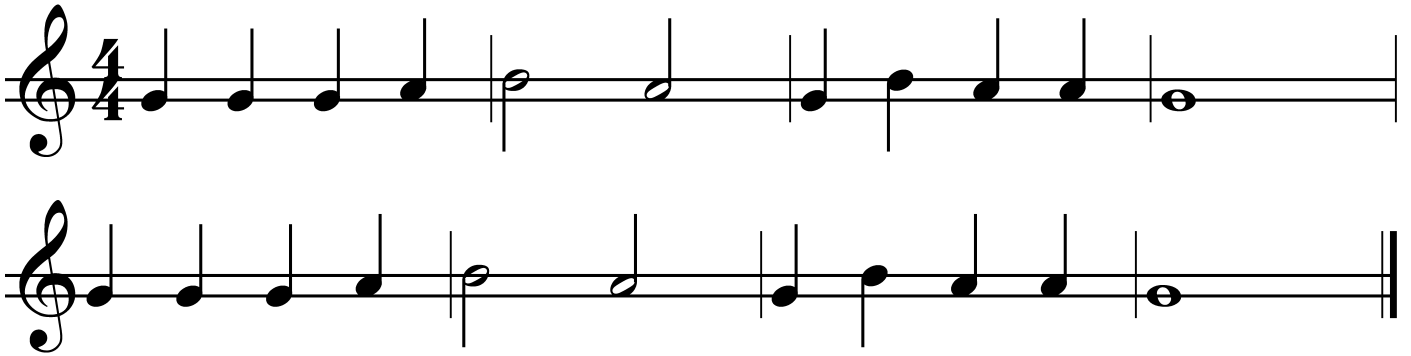

French Melody

Traditional

Quarter Note = 1 count

Half Note = 2 counts

Whole Note = 4 counts

Playing Tips:

Do NOT write the letters above the notes.

Hold the Half Note for 2 counts.

Hold the Whole Note for 4 counts.

Do not speed up and slow down when playing.

White Belt Song